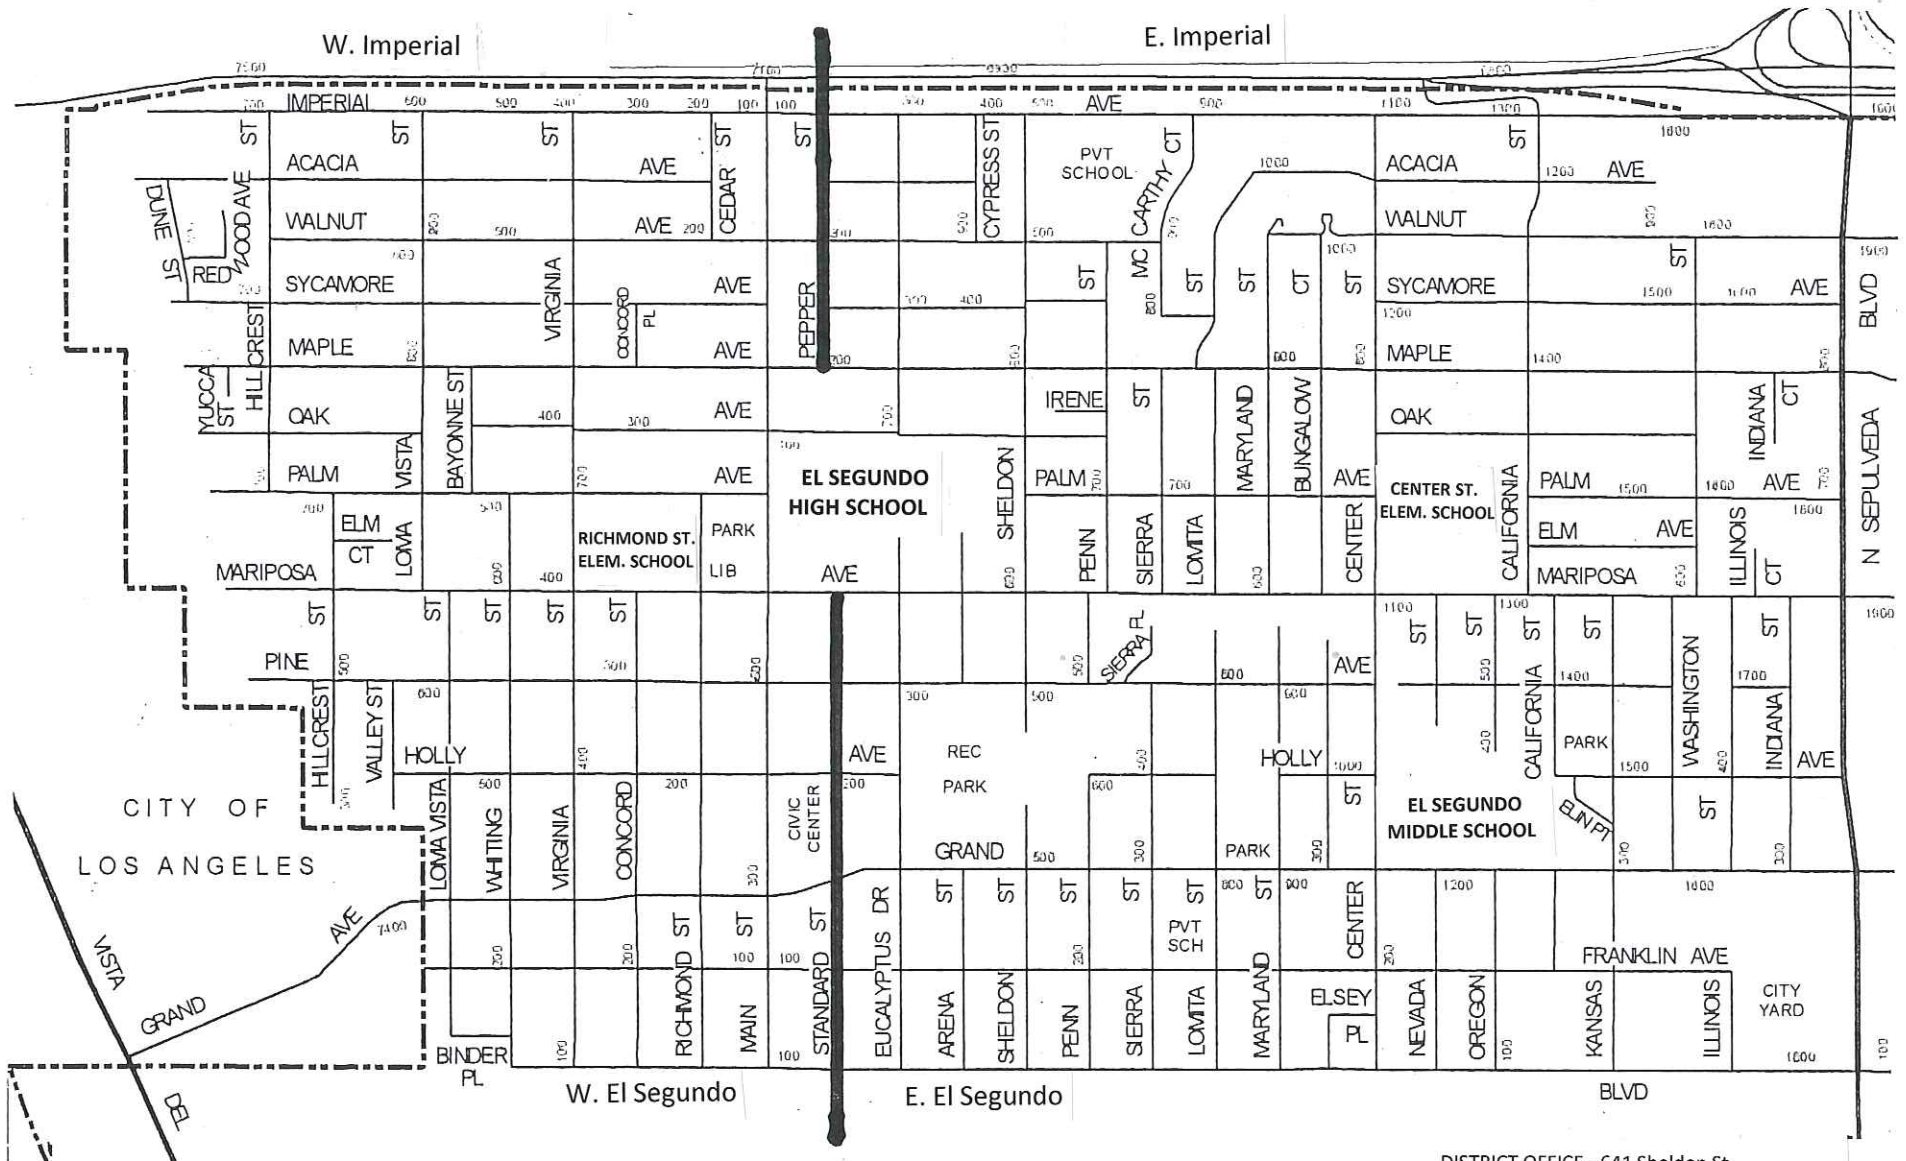

EL SEGUNDO UNIFIED SCHOOL DISTRICT BOUNDARIES

Boundary for Elementary Schools
 Standard and Pepper Street
 West side - Richmond Street (odd #)
 East side - Center Street (even #)

DISTRICT OFFICE - 641 Sheldon St.
 CENTER STREET ELEM - 700 Center St.
 RICHMOND STREET ELEM - 615 Richmond St.
 EL SEGUNDO MIDDLE SCHOOL - 332 Center St.
 EL SEGUNDO HIGH SCHOOL - 640 Main St.
 ARENA HIGH SCHOOL - 641 Sheldon St.